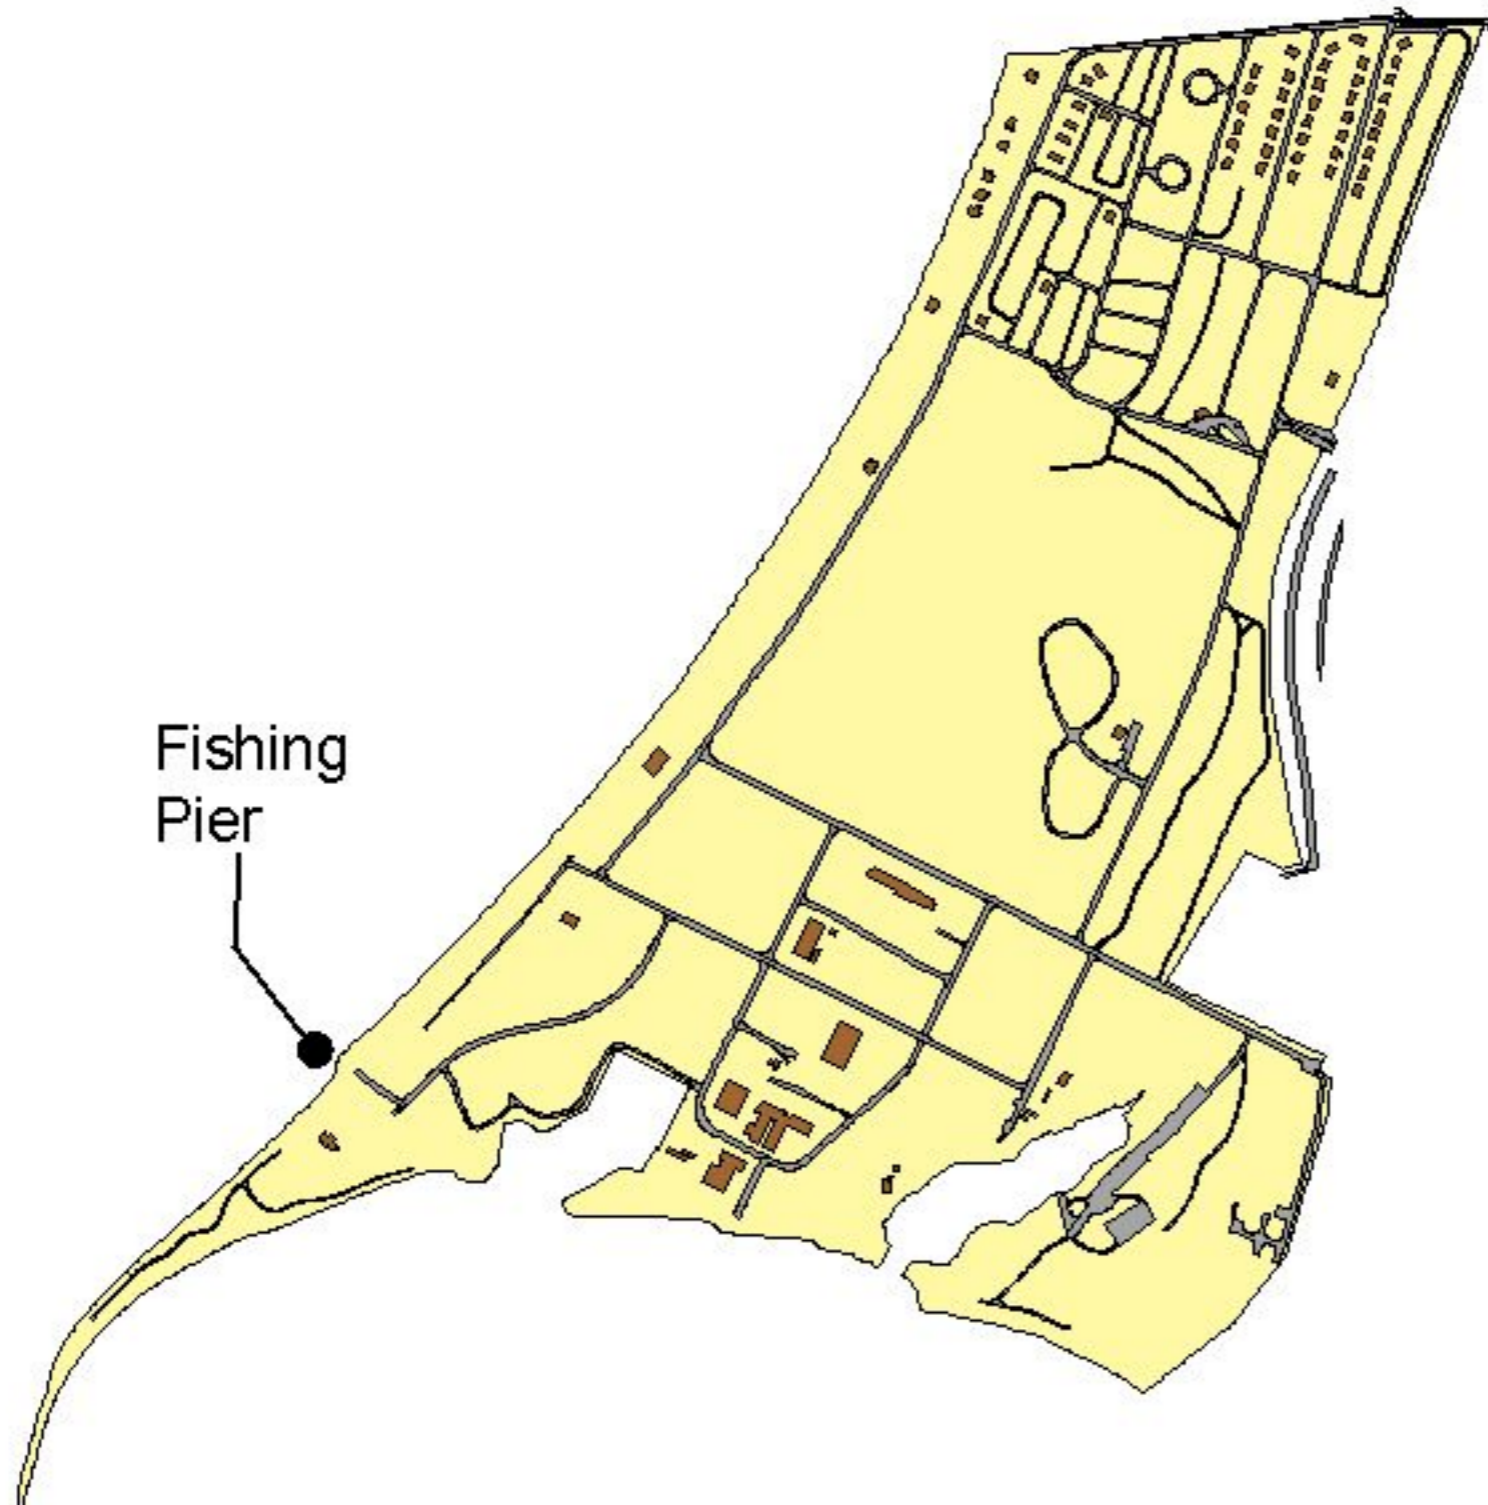

FISHING AREAS NAS PATUXENT RIVER MAIN SITE SEPTEMBER 2006

FISHING AREAS AT NAS PATUXENT RIVER WEBSTER FIELD SEPTEMBER 2006

FISHING AREAS SOLOMON'S RECREATION CENTER SEPTEMBER 2006

Fishing
Pier

Legend

-  Fishing Pier
-  Fishing Areas
-  Paved Surfaces
-  Streams
-  Ponds
-  Buildings
-  Installation Boundary