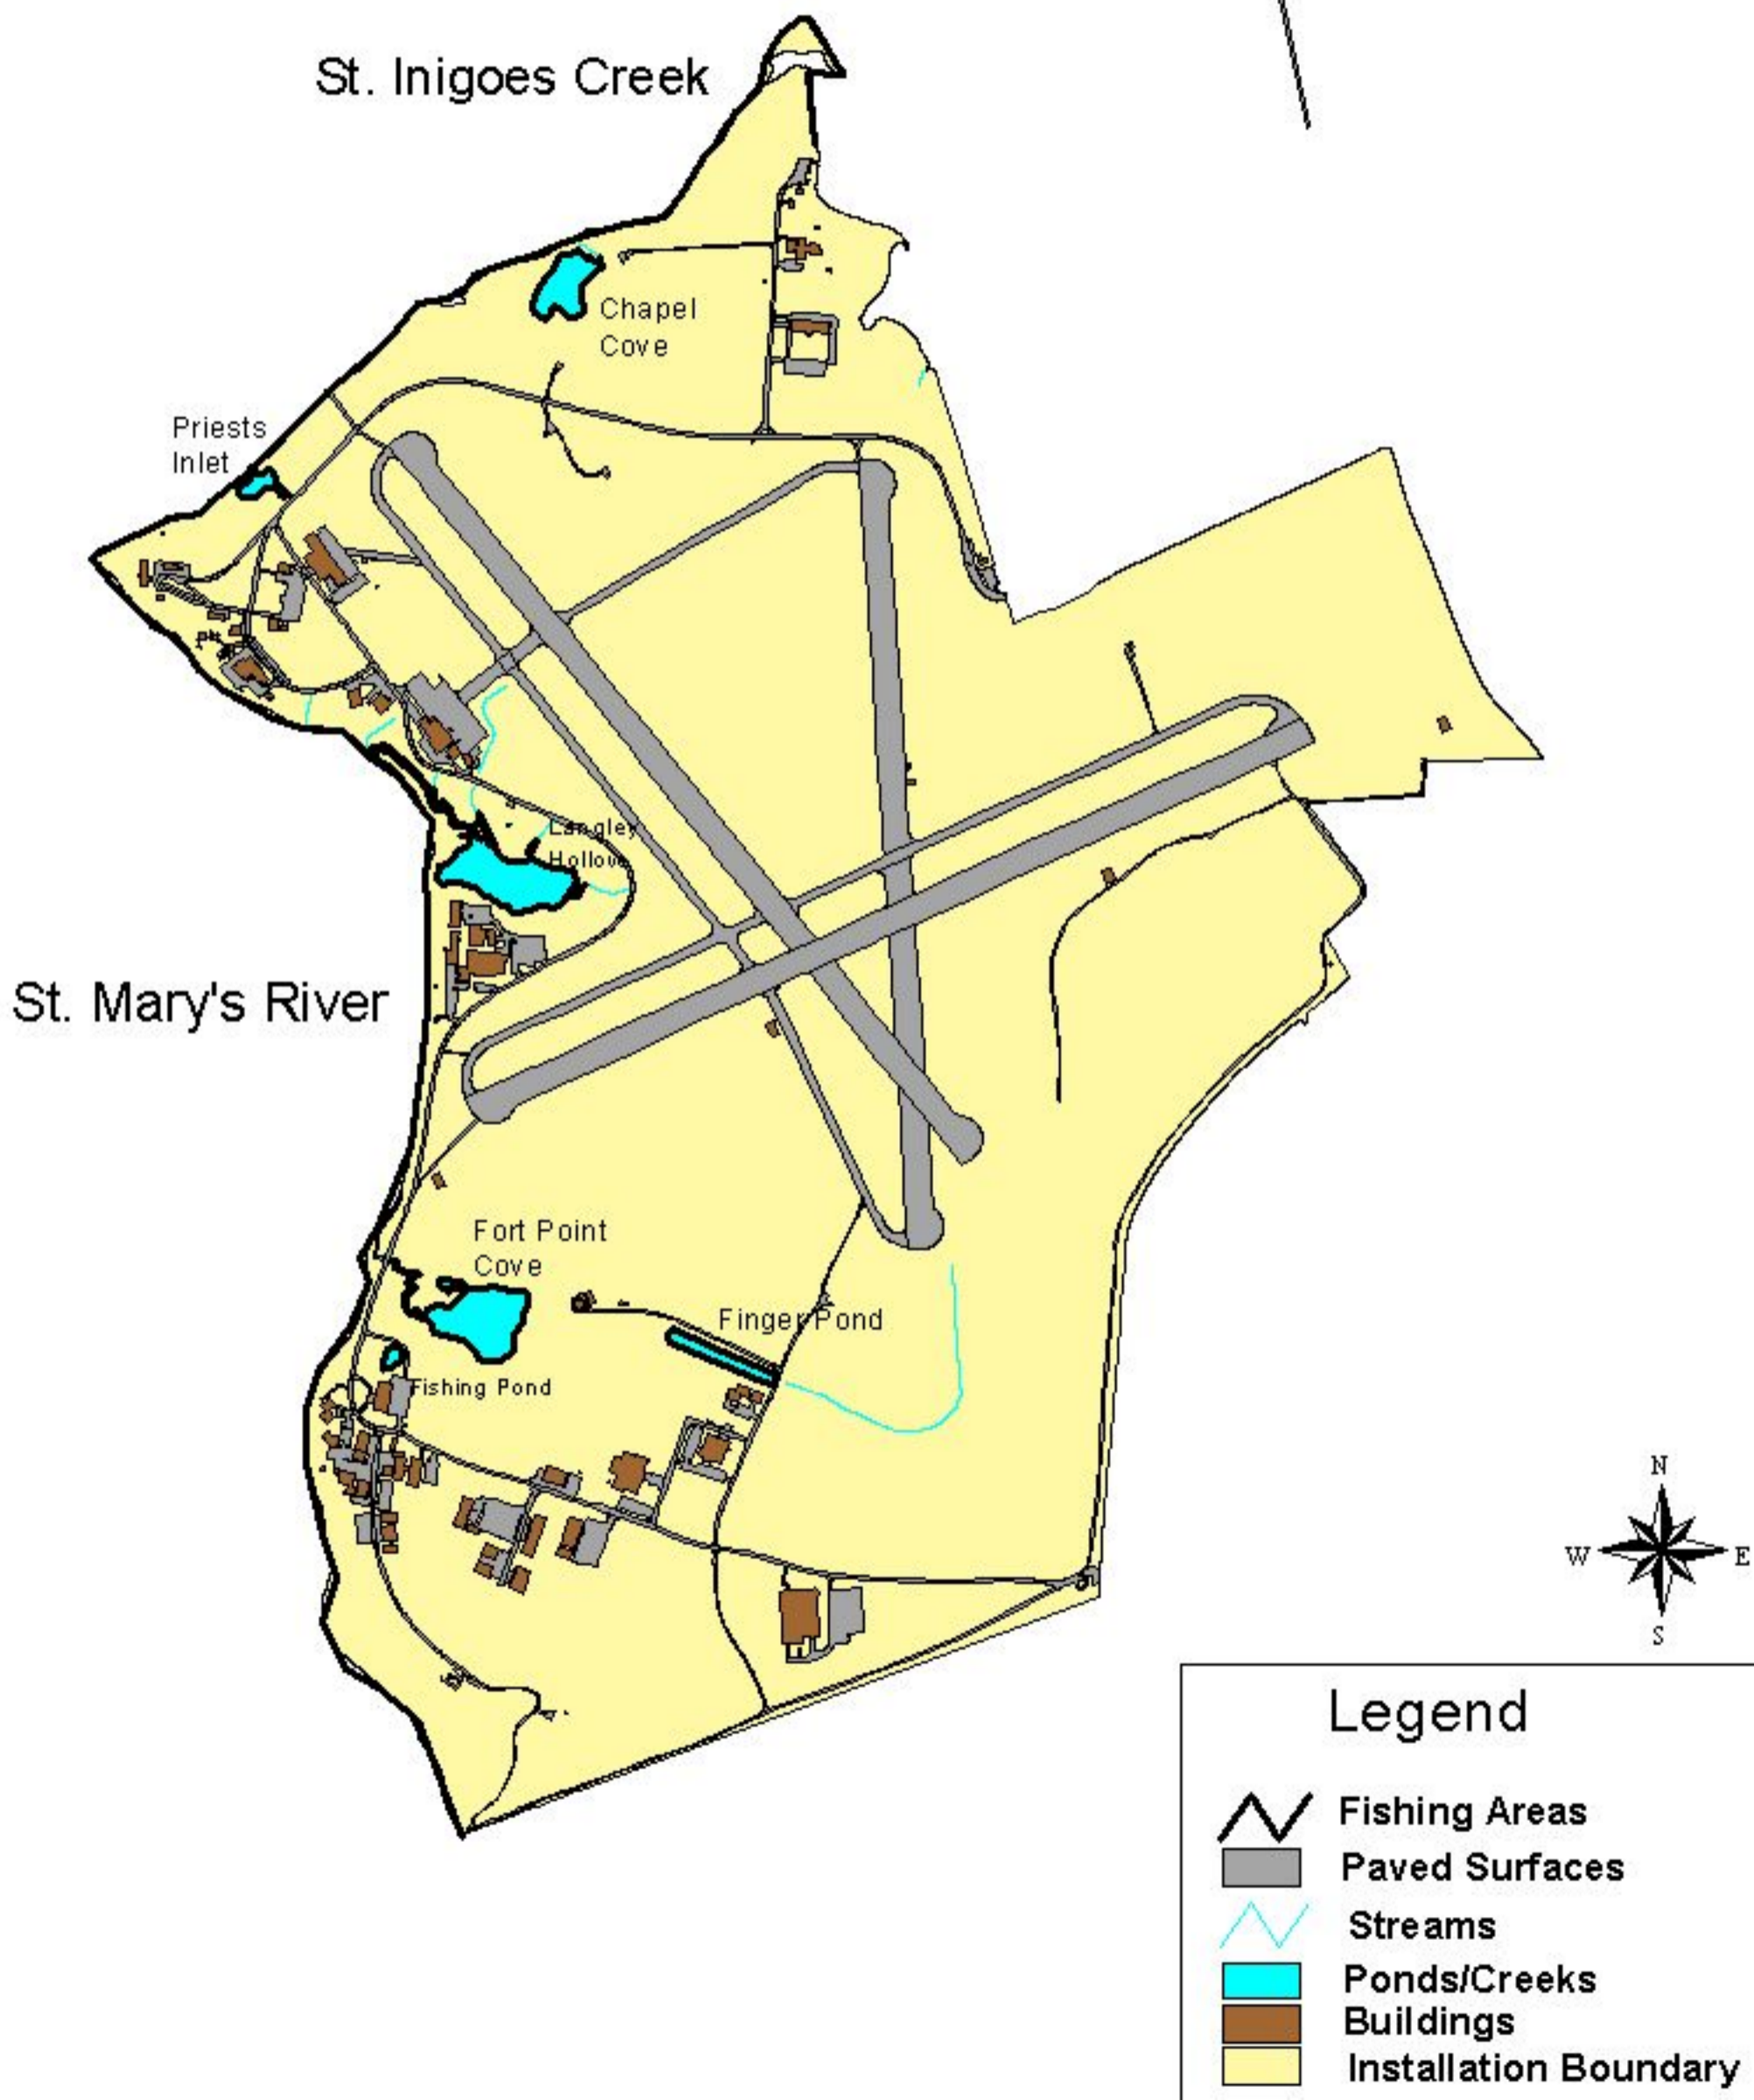

FISHING AREAS NAS PATUXENT RIVER MAIN SITE SEPTEMBER 2006

FISHING AREAS AT NAS PATUXENT RIVER WEBSTER FIELD SEPTEMBER 2006

FISHING AREAS SOLOMON'S RECREATION CENTER SEPTEMBER 2006

Fishing
Pier

Legend

-  Fishing Pier
-  Fishing Areas
-  Paved Surfaces
-  Streams
-  Ponds
-  Buildings
-  Installation Boundary