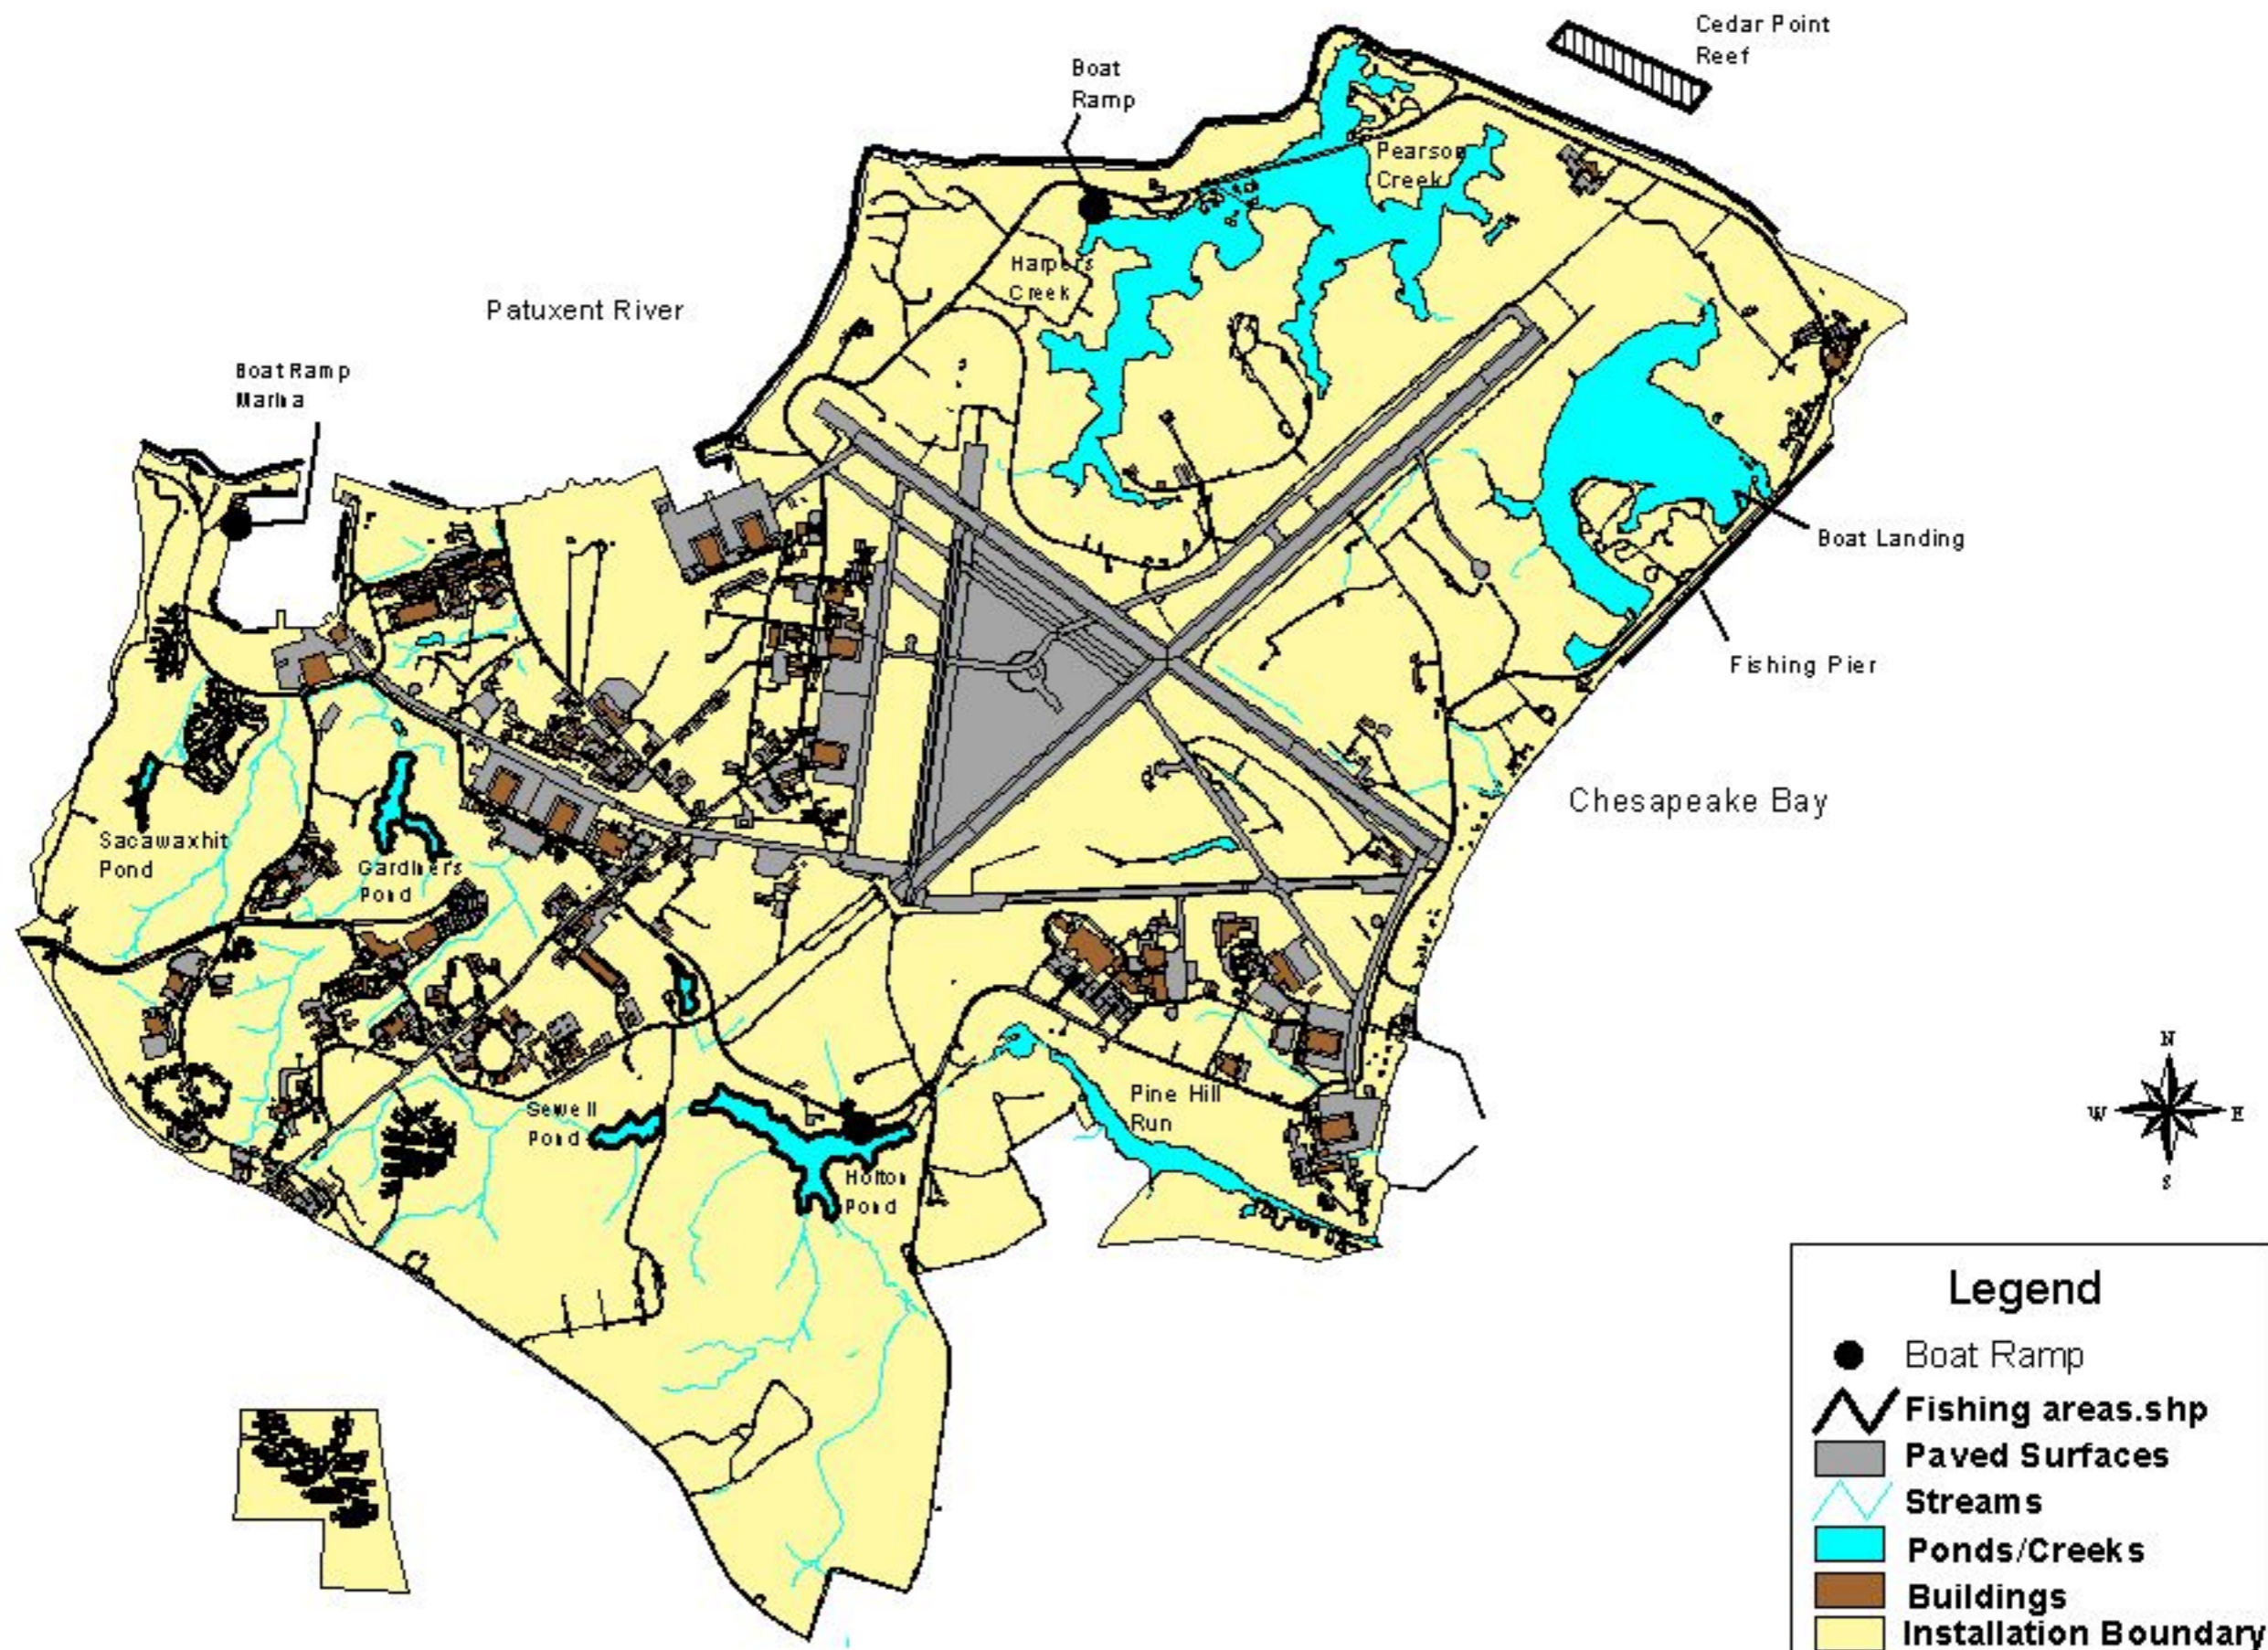

FISHING AREAS NAS PATUXENT RIVER MAIN SITE SEPTEMBER 2006

FISHING AREAS AT NAS PATUXENT RIVER WEBSTER FIELD SEPTEMBER 2006

FISHING AREAS SOLOMON'S RECREATION CENTER SEPTEMBER 2006

Fishing
Pier

Legend

-  Fishing Pier
-  Fishing Areas
-  Paved Surfaces
-  Streams
-  Ponds
-  Buildings
-  Installation Boundary